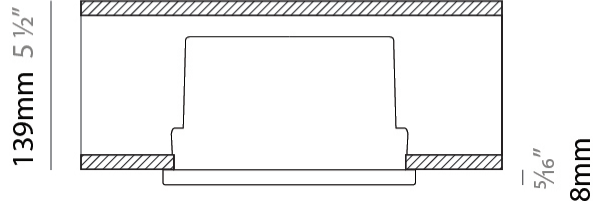

Ø347mm 13 1/16"